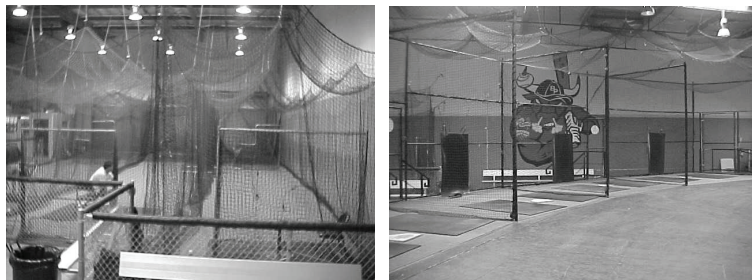

The Bullpen

Baseball/Softball Academy
www.bullpenbaseballacademy.com

Hours: Mon. - Fri. 3 p.m. - 9 p.m.
Sat: 10 a.m. - 6 p.m. Sun. 11 a.m. - 4 p.m.

619.476.0673

*3804 Main Street, Ste. 2
Chula Vista, CA 91911*

**The Bullpen Baseball
Academy & Sports
Complex is offering an
exclusive deal for all**

**2010 USABF
World Series**

Participants

Special Hours: 7 Days a week
7:00 a.m. to 10:00 p.m.

We offer:

- **5 Bullpens for live batting practices**
- **Tee work**
- **Soft Toss area**
- **5 Iron Mike Machines**
- **Indoor Infield for ground balls**
- **Bunt coverage pick offs**
- **PFP drills**

RESERVATIONS REQUIRED

Let us know about the Wiffle Ball game!

Contact **Jay Sundahl**

(619) 347-1176

Wiffle Ball Stadium

Games this week for your team
on a off day or right after the game
$5 per player

Team Special: 3 tunnels, 2 cages and
the infield for $99.00 an hour
(regular price would be $210.00)

Combo: Iron Mike Cage & Bullpen
$65.00 (regularly $75)

Cage: $13.00/15/minutes 37.00/hour

Rent what you need, **Single Cage** or
Team Specials before or after the
game to get your work in and get out.